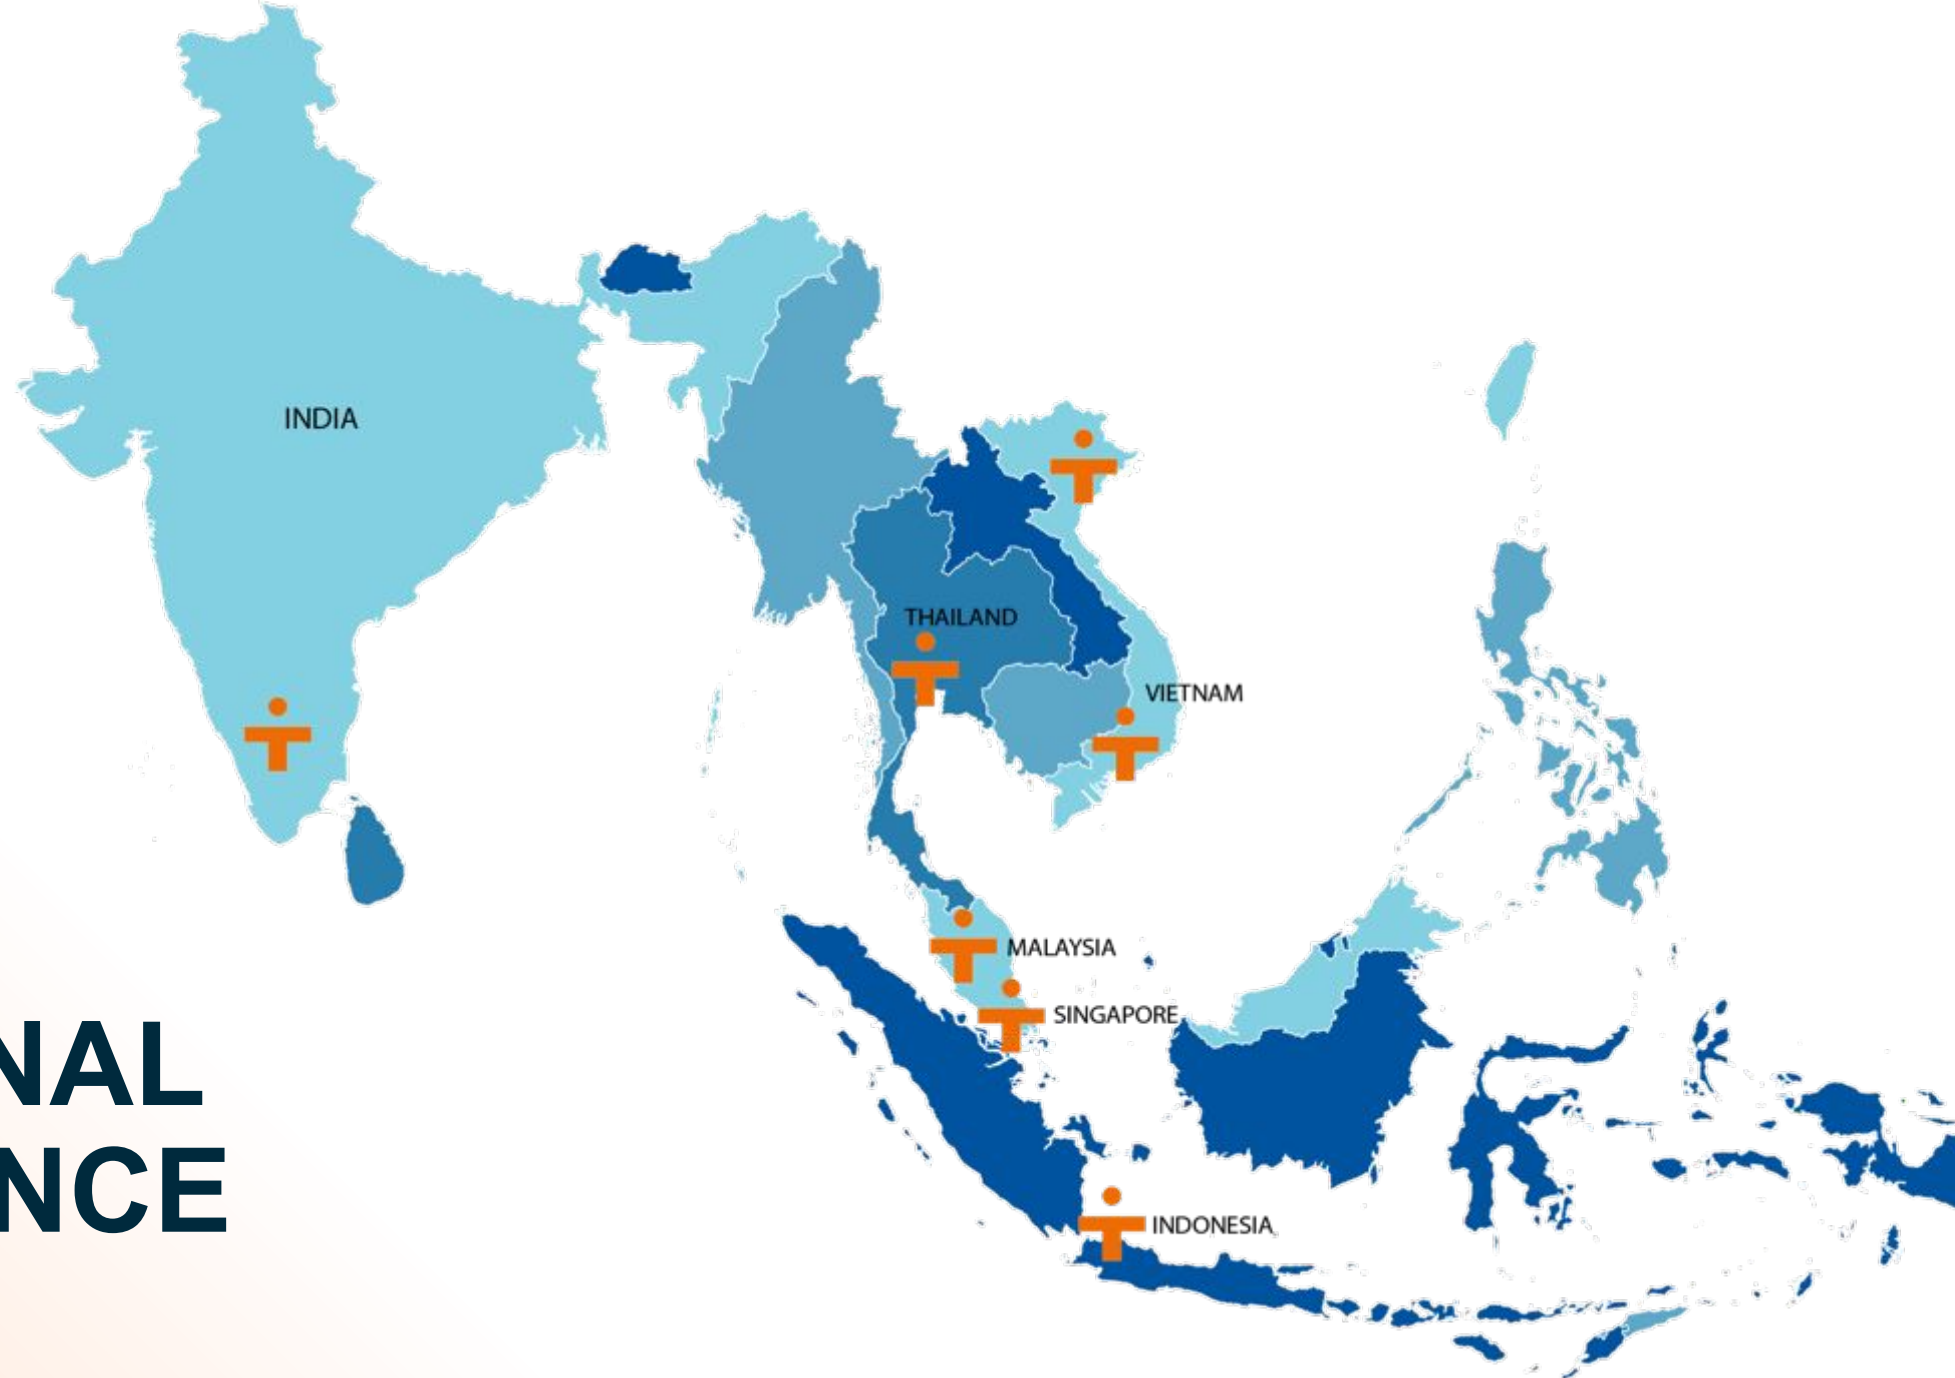

REGIONAL PRESENCE