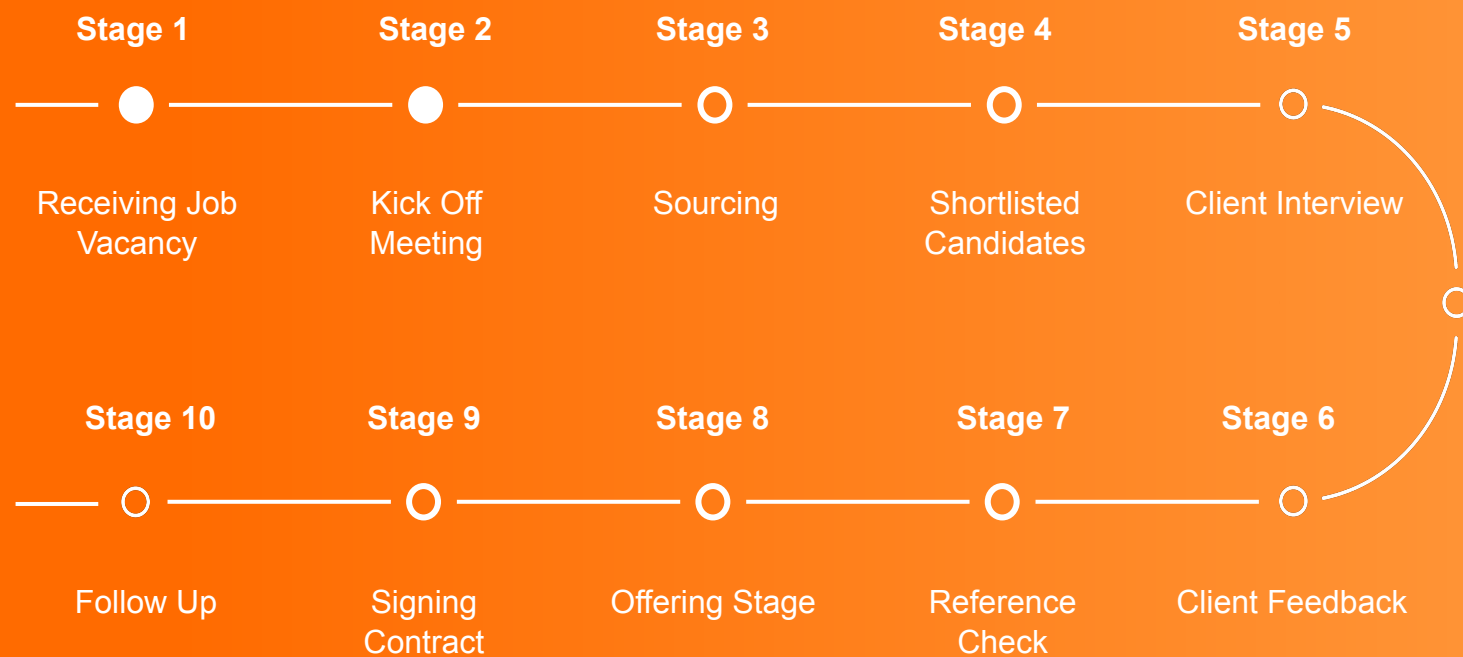

RECRUITMENT PROCESS